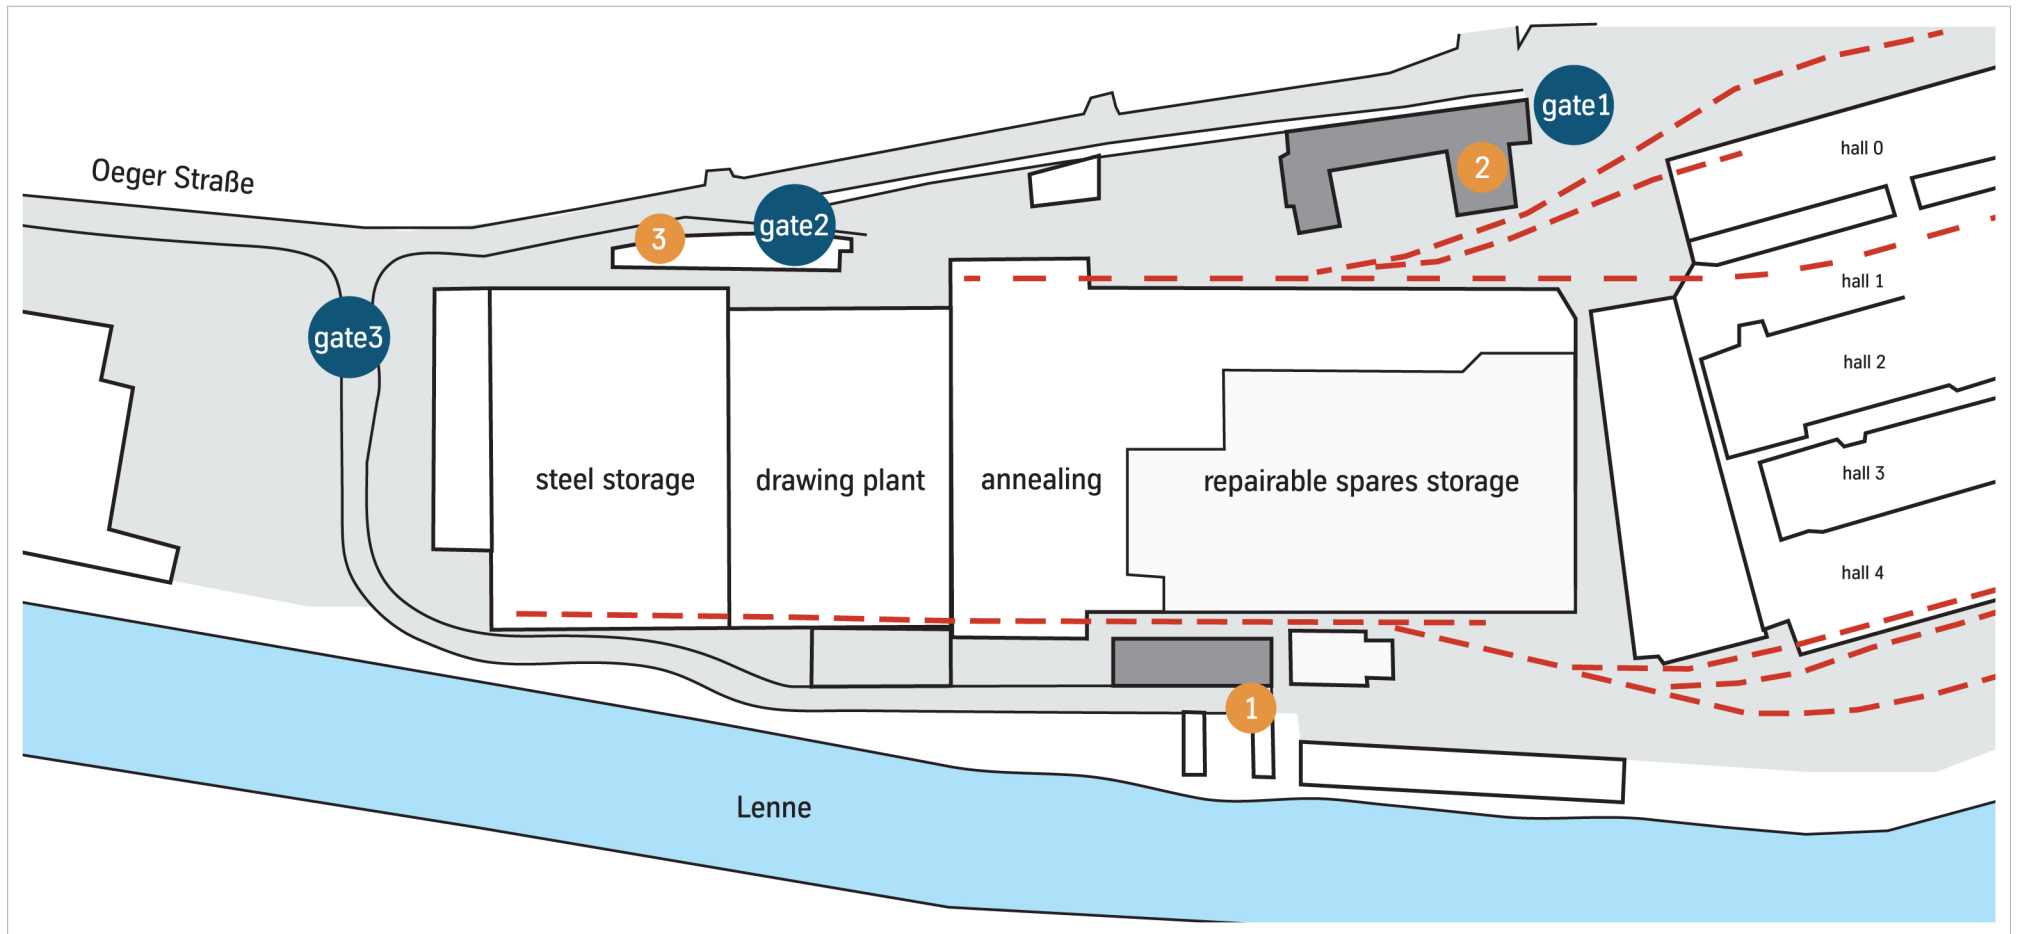

location plan factory

1 Headoffice Lenne
(access gate 3)

- executive board
- procurement
- accounting
- engineering

2 office building
(access gate 1)

- distribution/marketing
- shipping
- human resource management
- information technology

3 office building
(access gate 3)

- custom liason engineers
- quality management

Hoesch Hohenlimburg

ThyssenKrupp